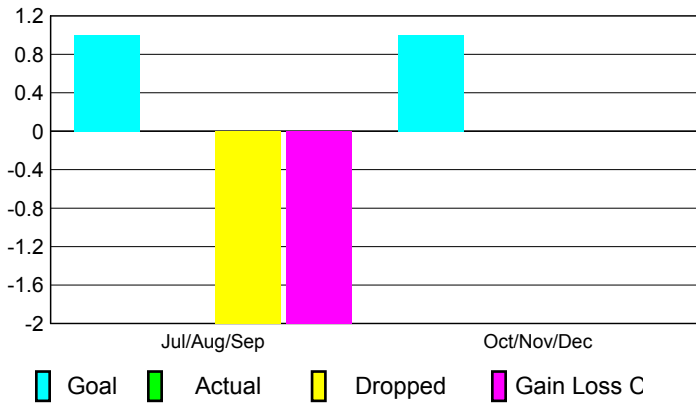

2010-2011 GMT Reports for District (or Undistricted) **District 4 L5**

GMT: **DANA M BIGGS**

Location: **CALIFORNIA**

GMT CA: **1**

CLUBS

Club Results
2010-2011

Clubs
2009-2010

| Month | New Club Goal | Actual New Clubs | Actual Dropped Clubs | Gain/Loss of Clubs | Gain/Loss of Clubs |
|---------------|---------------|------------------|----------------------|--------------------|--------------------|
| Jul/Aug/Sep | 1 | 0 | -2 | -2 | 0 |
| Oct/Nov/Dec | 1 | 0 | 0 | 0 | 0 |
| Totals | 2 | 0 | -2 | -2 | 0 |

Club Results 2010-2011

Goal, New, Dropped, Gain/Loss

Comparison of Club Gain/Loss

Current Year Compared to the Previous Year

YTD Status Quo Clubs 2010-2011

Status Quo Clubs Compared to Status Quo Members

MEMBERSHIP